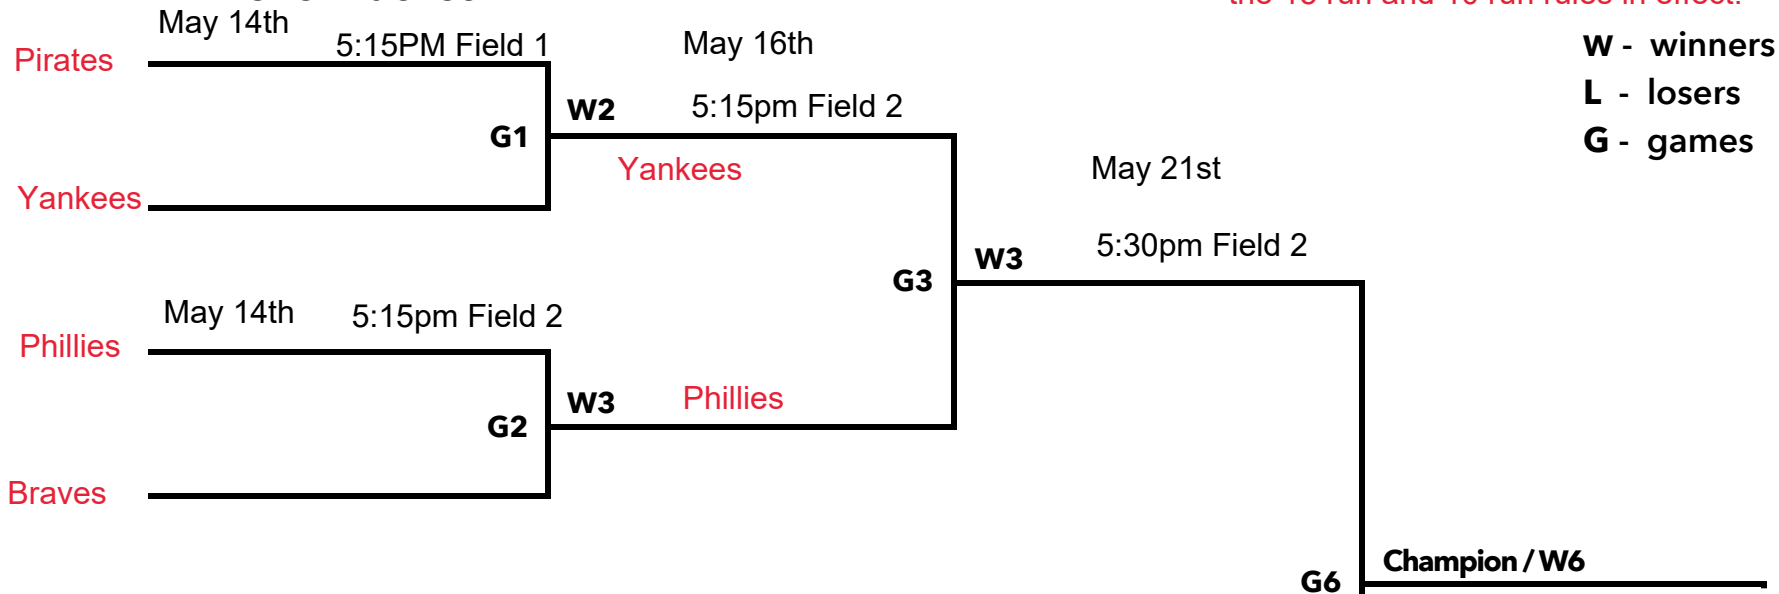

# 4 Team Double Elimination Bracket

AAA Division

Rules will remain the same as season rules for all Games Except the Championship. This game will be 6 innings with still the 5 run per inning and the 15 run and 10 run rules in effect.

## Winner's Bracket

## Loser's Bracket